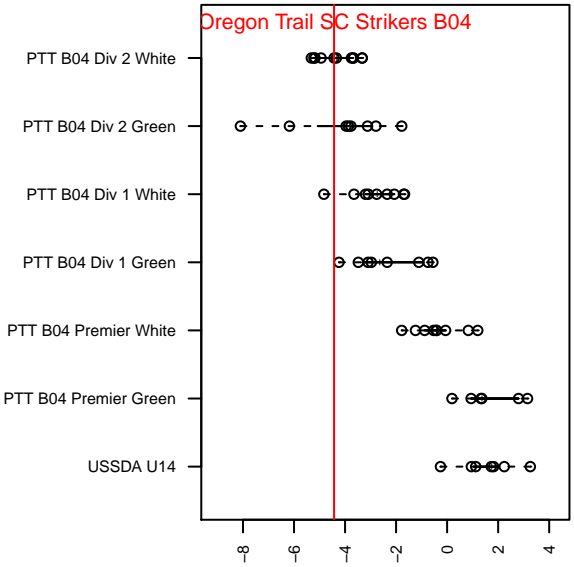

Oregon Trail SC Strikers B04

, OR
 B04 total strength=846
 attack=1.47 defense=0.93
 fall league = PTT B04 Div 2 White
 spr league = Spr OYS B04 Div 2 White

alt names used:
 OREGON CITY OTFC STRIKERS 04B
 OTFC 04B Strikers
 OTFC 04B Strikers

Venues played:
 2016 Spr OYS B04 Division 2 White
 2017 Summer Slam Bronze
 2017 PTT B04 Division 2 White
 2017 Spr OYS B04 Division 2 White

Oregon Trail SC Strikers B04
 Dots are actual minus expected GF (blue circles) and GA (red triangles).
 Blue line is smoothed change in attack strength. Red is smoothed change in defense strength.

**attack and defense variance (black dot)
relative to other teams
and top 10 in region**

**attack and defense rating
relative to others at age
and all opponents in last 13 months**

Performance relative to 13 month average